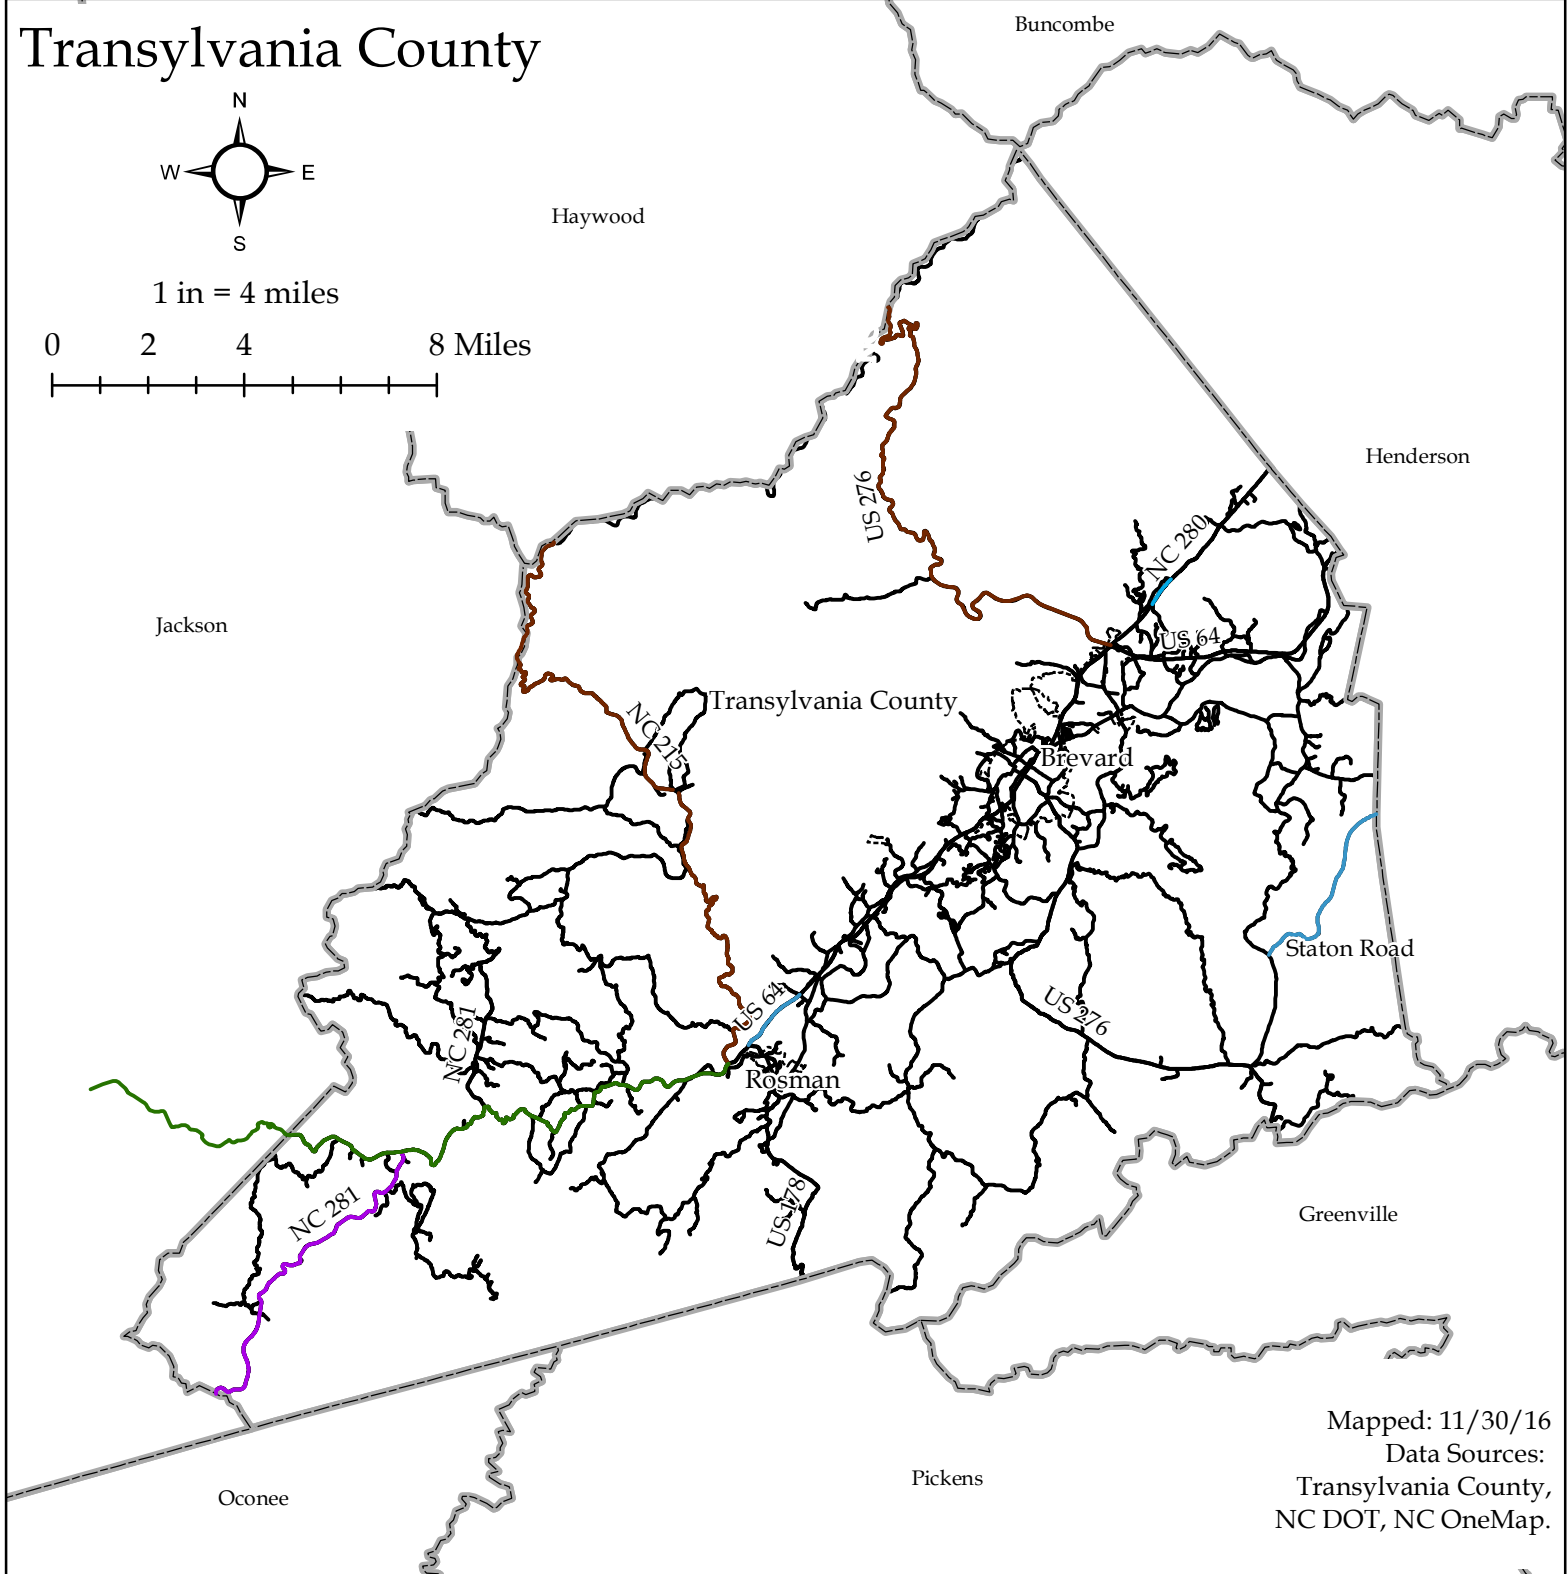

# Transylvania County

1 in = 4 miles

Mapped: 11/30/16  
 Data Sources:  
 Transylvania County,  
 NC DOT, NC OneMap.

## Legend

- County Boundary
- Municipal Boundaries
- State Maintained Roads
- Waterfall Byway Scenic Byway and Toxaway Falls Scenic Corridor
- Whitewater Way Scenic Byway and Whitewater Falls Scenic Corridor
- Staton Road Scenic Corridor
- Forest Heritage Scenic Byway and US 276 Scenic Corridor
- NC 280 Scenic Corridor
- US 64 New Cut Scenic Corridor
- Forest Heritage Scenic Byway and NC 215 Scenic Corridor